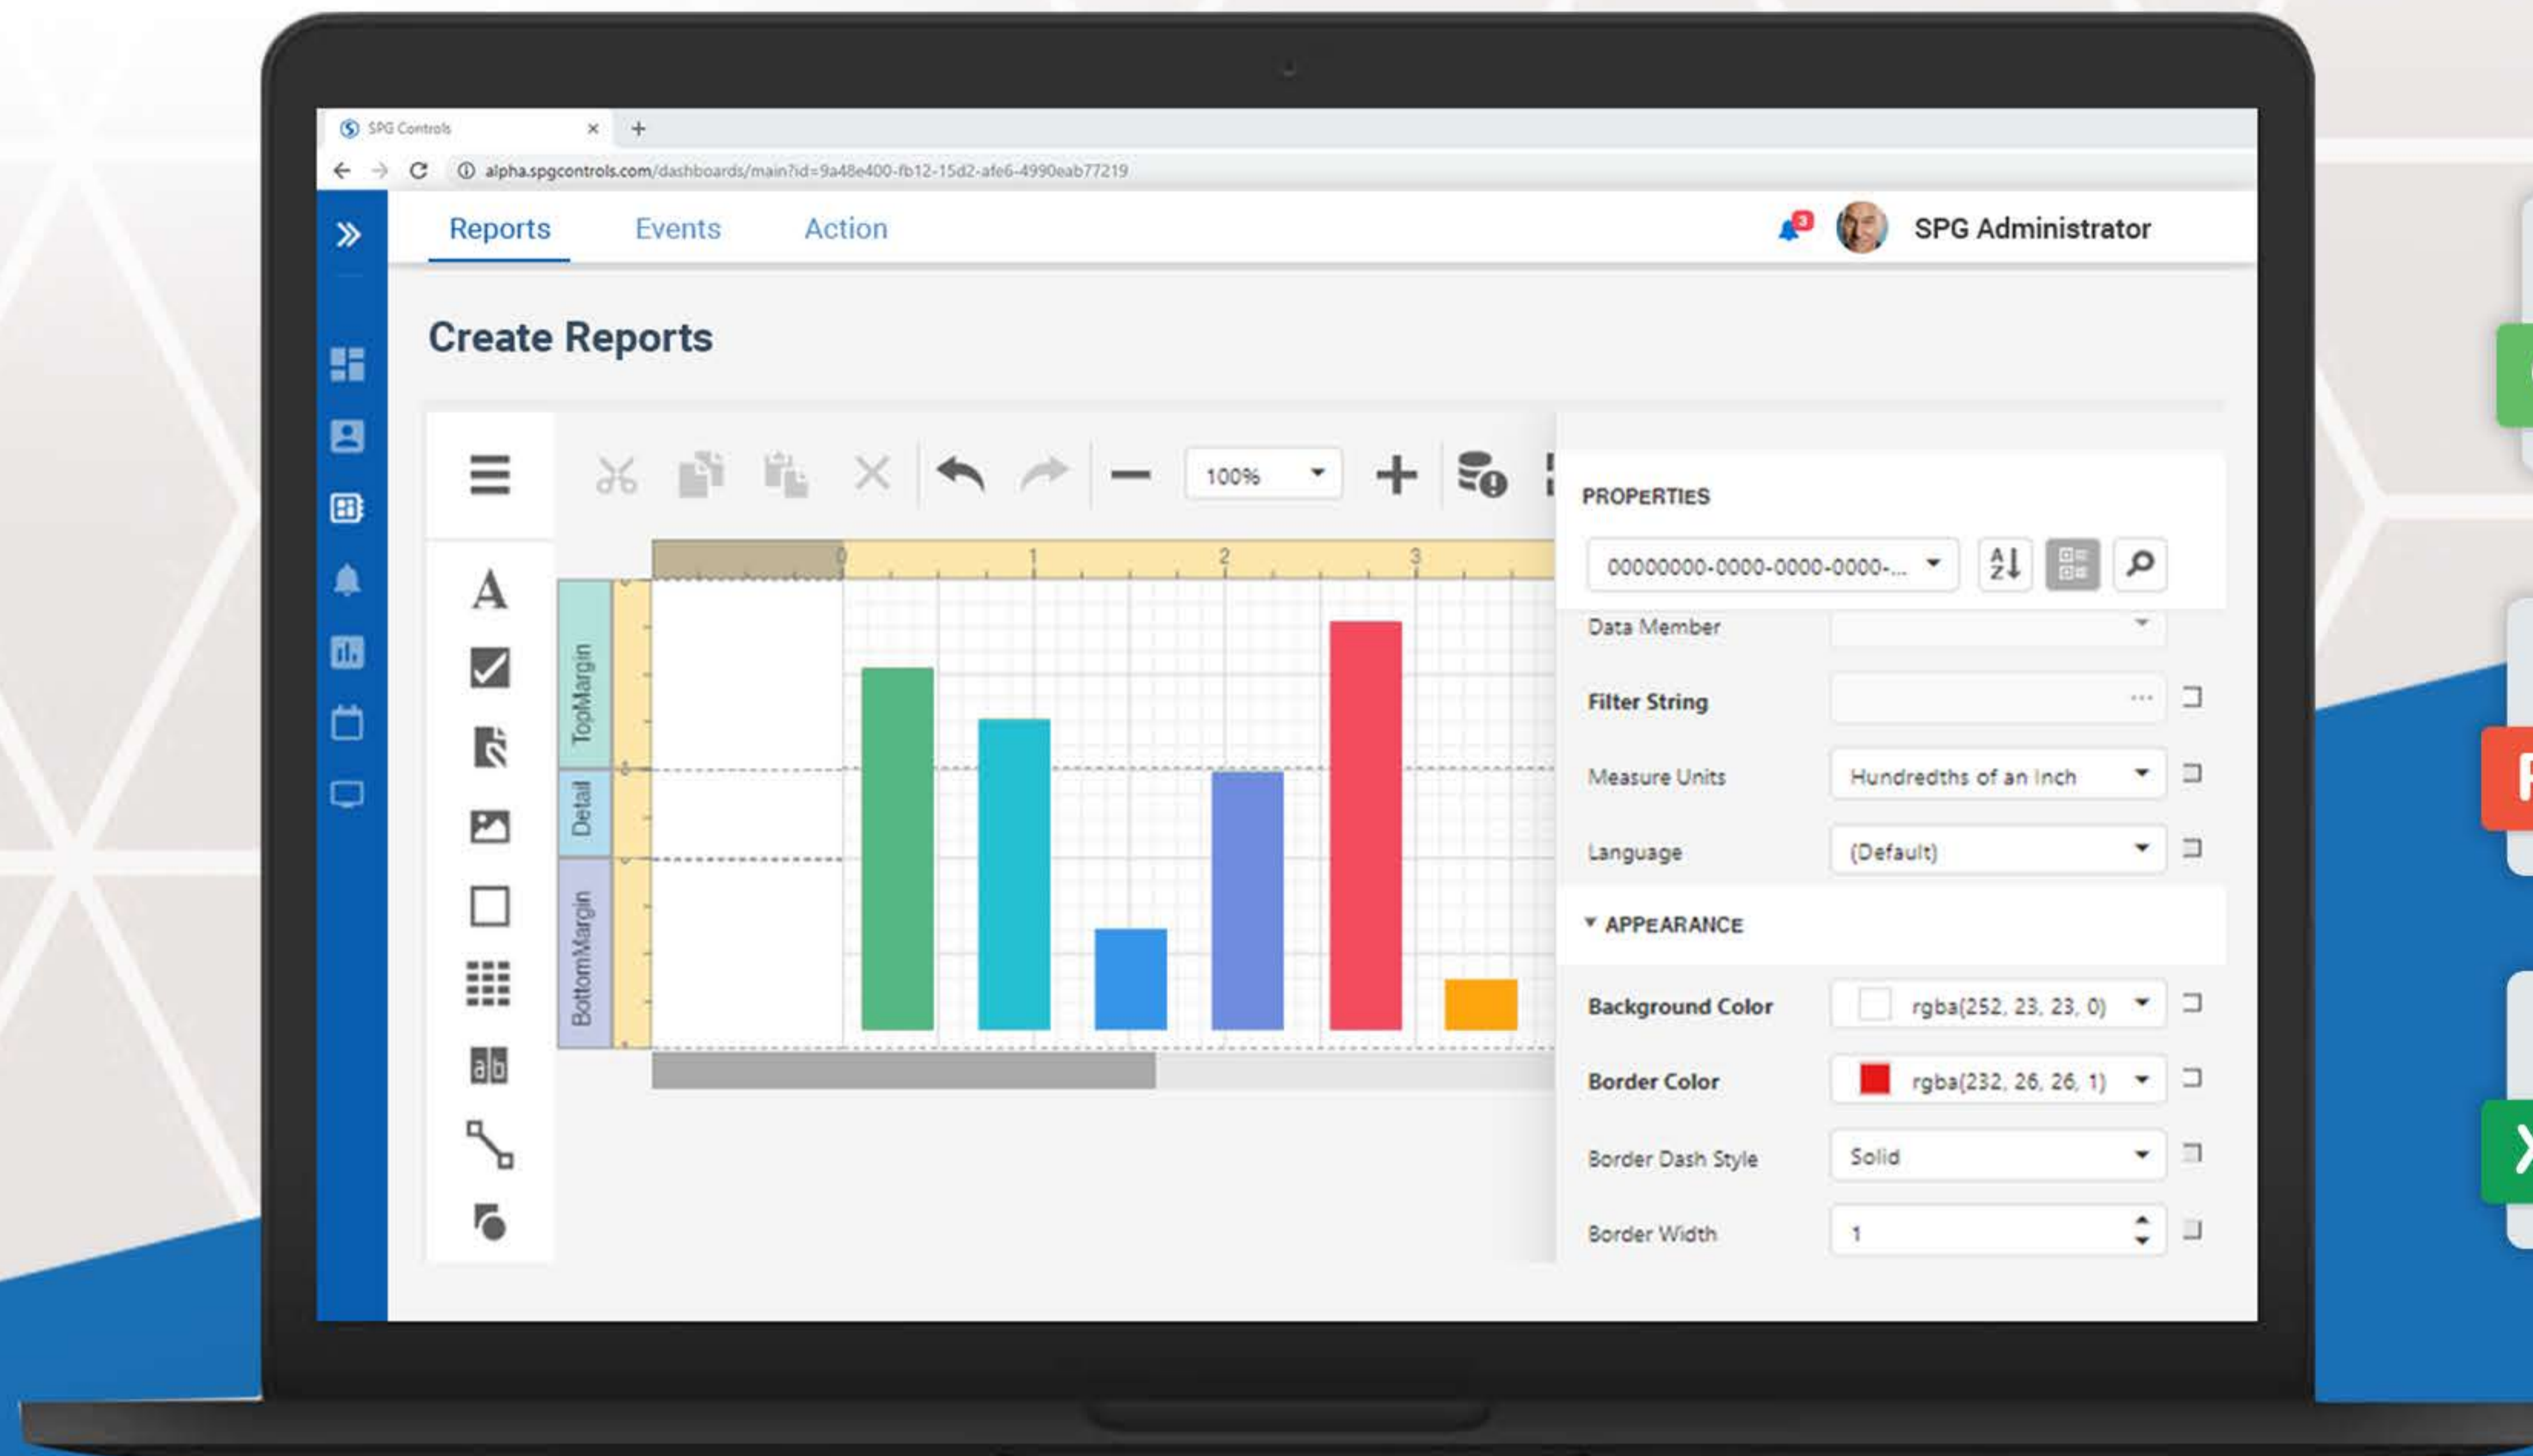

ARCO Reports

ARCO Platform guides you in making smarter, more informed decisions using the fully integrated Reporting and Dashboard modules. Gather data from real-time key system metrics or develop insights from historical trends.

Get immediate value from out-of-the-box reports and ready access on a full range of data elements that track reporting information such as User Access, Environmental Patterns or Alarm Status.

Standard Reports

Custom Reports

Graphical Dashboard Display

Real-time Database Information

Multi-format Export

Features

- 

User-friendly graphical interface
- 

Access to all available data within the ARCO Solution
- 

Built-in report templates
- 

Export to CSV, PDF or XLS file formats.
- 

Save reports in a comprehensive repository
- 

Role-based information access

Reports Template